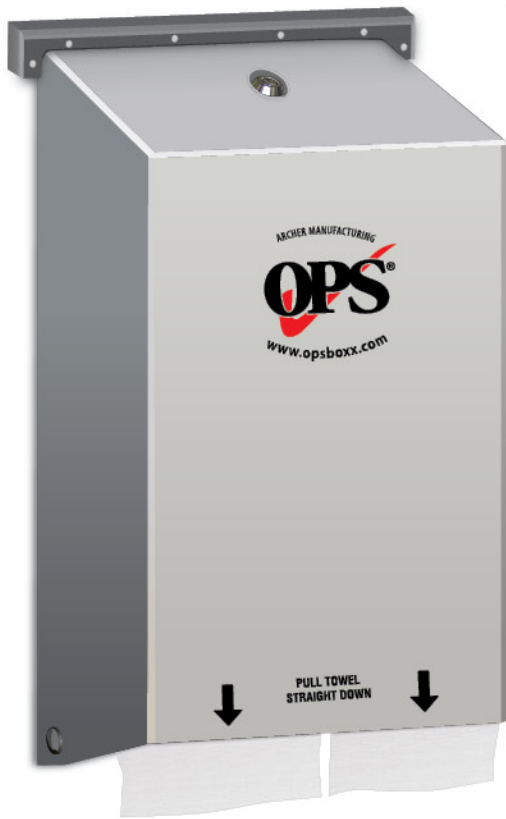

ARCHER MANUFACTURING
800.796.5545 • vandalproof.org

THE LAST DISPENSER YOU WILL EVER BUY!

INDESTRUCTIBLE, UNBREAKABLE, and SUICIDE RESISTANT.

Securely Locked. Securely Mounted. Stainless Steel Dispenser with a Circular Keyway Cam Lock.

- ▶ Install Dispensers at Both Restroom Sinks and Restroom Exit Doors So Guests Do Not Have to Touch Door Handle When Leaving
- ▶ ADA Compliant and Ligation Resistant
- ▶ Improved Design to Incorporate Our Exclusive Eyebrow Mount for Increased Ligation Resistance.
- ▶ Uses Same Key as OPS® Vandal Proof Soap Dispenser

OPS® High Capacity Paper Towel Dispenser

14" (H), 10.125" (W), 3.5" (D), and Holds 1500 Sheets

OPS® Standard Size Paper Towel Dispenser

10" (H), 4.75" (W), 4" (D), and Holds 350 Sheets

OPS® Paper Towels

- ▶ For Use In OPS® Paper Towel Dispensers
- ▶ 8000 Sheets Per Case
- ▶ Are Your Restroom Guests Accidentally Flushing Your Hand Towels Down the Drain? OPS Paper Towels Can Help Prevent Clogged Toilets. (OPS Towels may not be compatible with all sewage systems. Please check with your Facility Manager.)